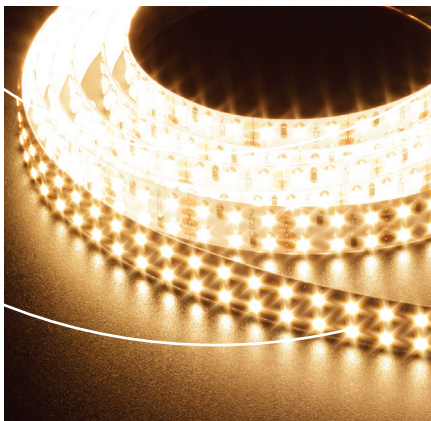

We create lighting to your specifications. Our profiles can be custom made, offering you infinite creative possibilities.

**100%  
CUSTOMIZED**

**flexidel**

LumenTruss is an official distributor of Flexidel LED products. Find us at your local dealer, visit [www.flexidel.com](http://www.flexidel.com), or write an e-mail to [info@flexidel.com](mailto:info@flexidel.com)