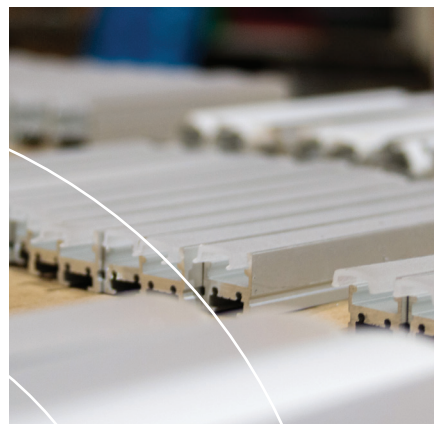

We create lighting to your specifications. Our profiles can be custom made, offering you infinite creative possibilities.

**100%  
CUSTOMIZED**

**flexidel**

LumenTruss is an official distributor of Flexidel LED products. Find us at your local dealer, visit [www.flexidel.com](http://www.flexidel.com), or write an e-mail to [info@flexidel.com](mailto:info@flexidel.com)